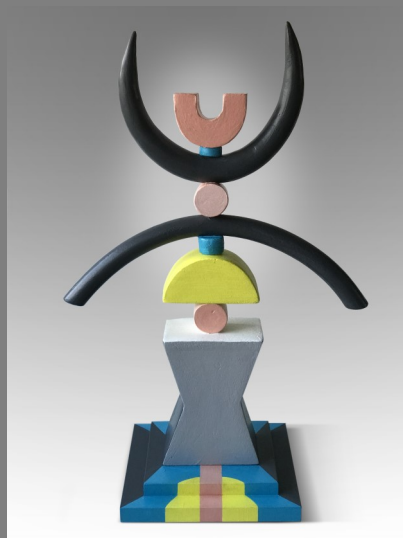

Patricia Volk FRSS RWA

Portal - Stoneware - 56x60x43m

Patricia Volk FRSS RWA

Cusy - Stoneware - 36x46x24cm

Stellar - Ceramic and Wood
47x24x13cm

Sigil - Ceramic and Wood
55x36x20cm

Mick Dean

Limehouse Wharf - Oil on Canvas - 107x76cm

Lovell's Wharf - Oil on Canvas - 30x60cm

Zebra Crossing - Oil on Canvas - 64x64cm

Mick Dean

Limehouse Chalky Docks

Sail Loft

Oil on Canvas

81x31cm

Limehouse Chalky Docks