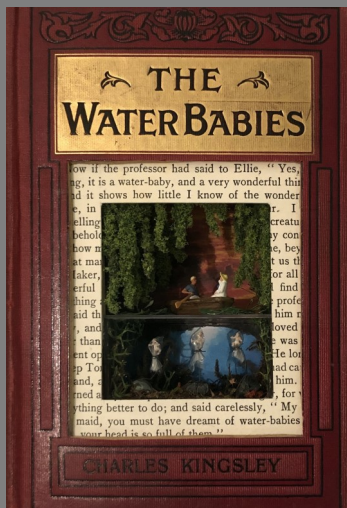

Laura Beaumont

The Wizard of Oz - Unique Book Sculpture