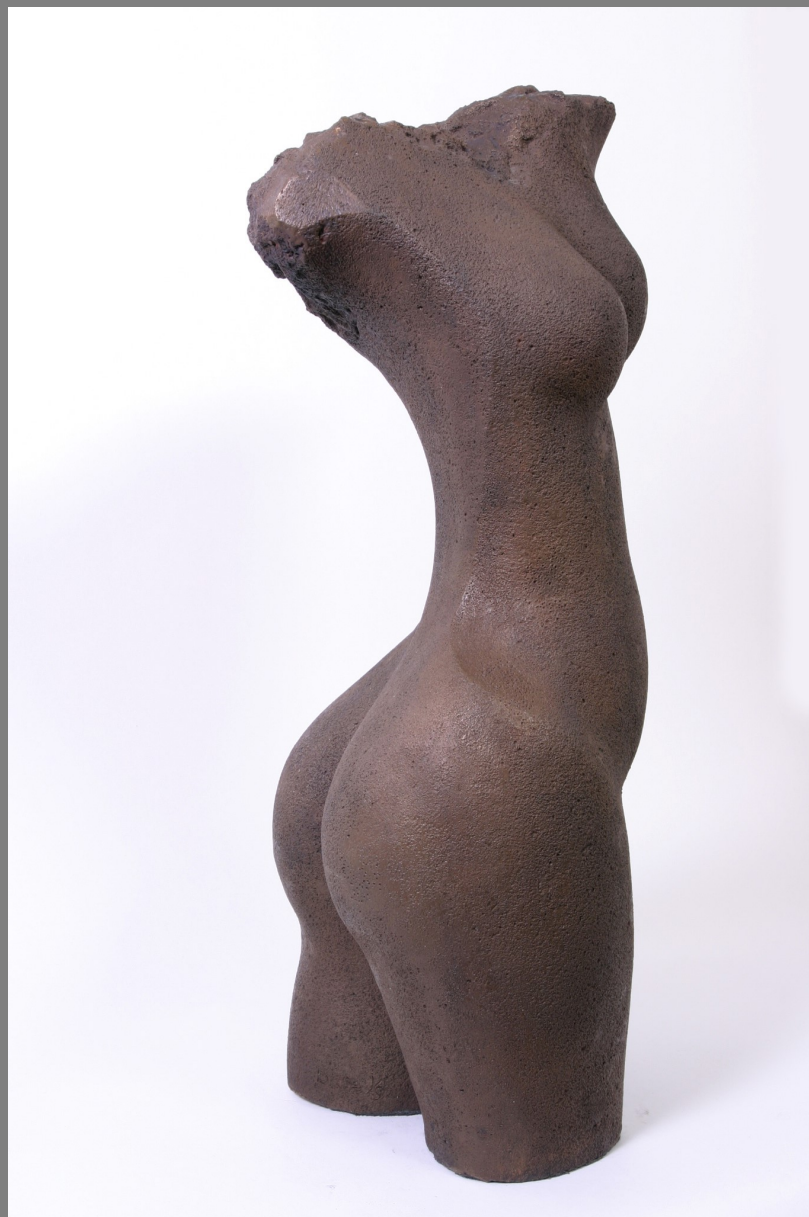

Seated Woman - Bronze - Edition of 25
35x16x13cm

Dorothy Brook

Spring - Bronze – 45x25x14cm

Torso Twist - Bronze - 58x26x20cm

Richard Wincer

Morning - Oil on Canvas - 120x120cm

Richard Wincer

Bank - Oil on Canvas - 40x40cm