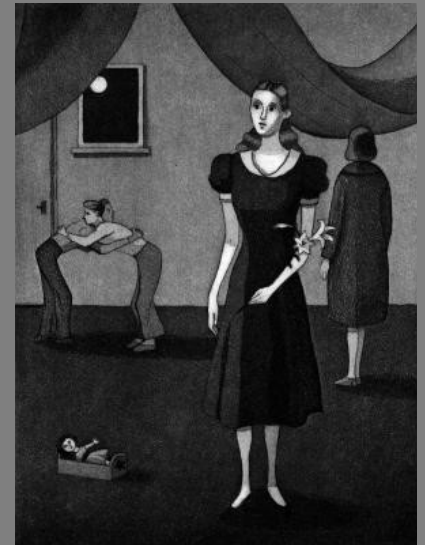

Sonia Martin

Limited Edition Etchings and Aquatint prints.