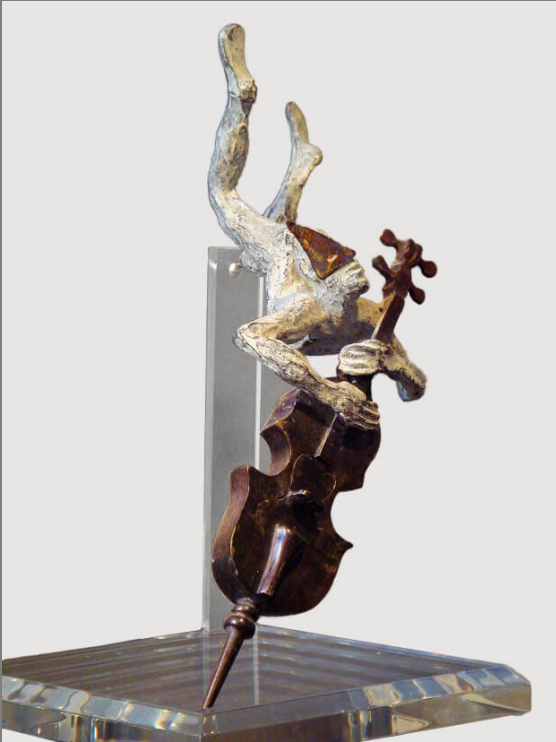

George Antoni

Rudder 513 - Mixed Media on Board - 83x83cm

Rudder 511 - Mixed Media on Board - 83x83cm

Bushra Fakhoury MRSS PHD

Cello Player - Bronze - 40x32x32cm

Dancing Rhino - Bronze - 90x30x20cm

Tara Winona